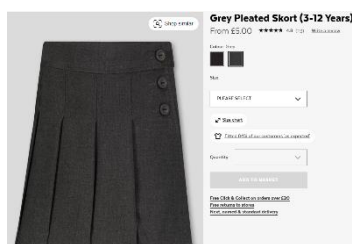

Navy School Sweat Shorts 2 Pack

Price: £5

Choose size: 2-4Y, 4-6Y, 6-8Y, 8-10Y, 10-12Y, 12-14Y

Click & Collect: FREE

Delivery: From £3.95

Return: In-Store for FREE

Sainsburys

Summer – After Easter – July break up

PE

No light blue T-shirts available

Clothing for Nursery children

(Asda example)

Grey joggers

Light blue polo shirt

Navy Jumper/Cardigan

Light Grey Marl Joggers