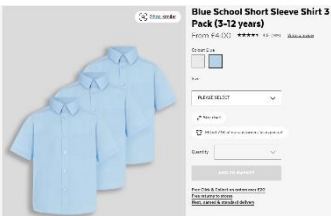

Navy School Sweat Shorts 2 Pack

Price: £5

Choose size: 2-4Y, 4-6Y, 6-8Y, 8-10Y, 10-12Y, 12-14Y

Click & Collect: FREE

Delivery: From £3.95

Return: In-Store for FREE

Sainsburys

Summer – After Easter – July break up

PE

No light blue T-shirts available

Clothing for Nursery children

(Asda example)

Grey joggers

Light blue polo shirt

Navy Jumper/Cardigan

Light Grey Marl Joggers