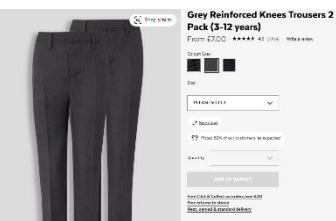

Navy School Sweat Shorts 2 Pack

Price: £5

Choose size: 2-4Y, 4-6Y, 6-8Y, 8-10Y, 10-12Y, 12-14Y

Click & Collect: FREE

Delivery: From £3.95

Return: In-Store for FREE

Sainsburys

Summer – After Easter – July break up

PE

No light blue T-shirts available

Clothing for Nursery children

(Asda example)

Grey joggers

Light blue polo shirt

Navy Jumper/Cardigan

Light Grey Marl Joggers