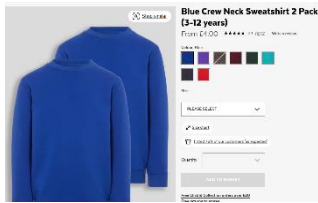

Navy School Sweat Shorts 2 Pack

Price: £5

Choose size: 2-4Y, 4-6Y, 6-8Y, 8-10Y, 10-12Y, 12-14Y

Click & Collect: FREE

Delivery: From £3.95

Return: In-Store for FREE

Sainsburys

Summer – After Easter – July break up