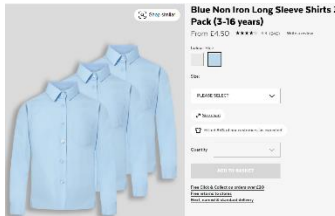

Navy School Sweat Shorts 2 Pack

Price: £5

Choose size: 2-4Y, 4-6Y, 6-8Y, 8-10Y, 10-12Y, 12-14Y

Click & Collect: FREE

Delivery: From £3.95

Return: In-Store for FREE

Sainsburys

Summer – After Easter – July break up

PE

No light blue T-shirts available

Clothing for Nursery children

(Asda example)

Grey joggers

Light blue polo shirt

Navy Jumper/Cardigan

Light Grey Marl Joggers